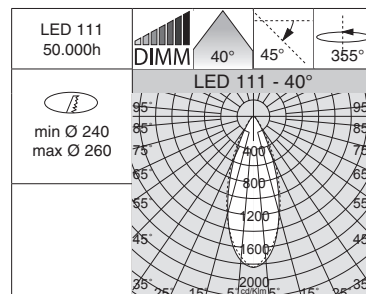

		LED DSR		
		350mA	500mA	700mA
	W tot	1,2W	2W	3W
	ølm	112lm	145lm	180lm

IP65 IK04

Housing: in die-cast aluminium.

Petit 50 - adjustable					
		CLD S+L		LED (Ta=25°C)	
wattage (350mA)	colour	weight	code	W	K - ølm (350mA) - degrees
LED white 1x1,2W	chrome	0,10	220 66565 -00	1,2	6000K - 112lm - 25°
Power supply not included. To purchase separately, see page Technical components.					

ADJUSTABLE RECESSED DOWNLIGHTS

King is a recessed floodlight designed to provide a solution to the lighting of environments requiring a high degree of protection.

Housing: Adjustable-angle, made of die-cast aluminium.

Coating: Humidity-resistant acrylic-resin liquid paint, UV-stabilised.

LED: Luminous flux maintenance L70B50: 50.000h. Power factor >0.95

King - LED 111					
		CLD CELL-D (1-10V)		LED (T _p =75°C)	
wattage	colour	weight	code	W	K - ølm - CRI - degrees
LED 111 32W	white	6,00	22085613-00	35	4000K - 3600lm - CRI 83 - 40°
	m. silver		22085673-00		