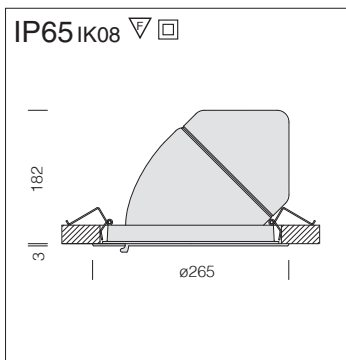

		LED DSR		
		350mA	500mA	700mA
	W tot	1,2W	2W	3W
	ølm	112lm	145lm	180lm

IP65 IK04

Housing: in die-cast aluminium.

Petit 50 - adjustable					
		CLD S+L		LED (Ta=25°C)	
wattage (350mA)	colour	weight	code	W	K - ølm (350mA) - degrees
LED white 1x1,2W	chrome	0,10	220 66565 -00	1,2	6000K - 112lm - 25°
Power supply not included. To purchase separately, see page Technical components.					

ADJUSTABLE RECESSED DOWNLIGHTS

King is a recessed floodlight designed to provide a solution to the lighting of environments requiring a high degree of protection.

Housing: Adjustable-angle, made of die-cast aluminium.

Coating: Humidity-resistant acrylic-resin liquid paint, UV-stabilised.

LED: Luminous flux maintenance L70B50: 50.000h. Power factor >0.95

King - LED 111					
		CLD CELL-D (1-10V)		LED (T _p =75°C)	
wattage	colour	weight	code	W	K - ølm - CRI - degrees
LED 111 32W	white	6,00	22085613-00	35	4000K - 3600lm - CRI 83 - 40°
	m. silver		22085673-00		