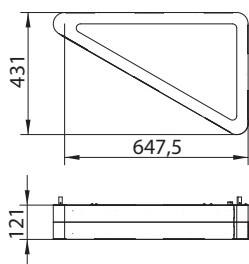

PITAGORAS 650 H

Suspended LED luminaire. Body is made of steel and aluminum and is available in all RAL colours.
Light source - LED stripes.

Index no.	Lumen output	Wattage	Colour temp.	Colour rendering index	Lifetime	Weight
003568.6000/830	6000 lm	86 W	3000 K	Ra > 80	30,000 h	5,00 kg
003568.6000/840	6000 lm	86 W	4000 K	Ra > 80	30,000 h	5,00 kg