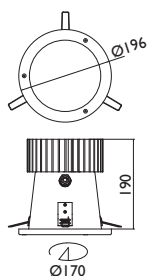

DL 170 FORTIMO DLM

Recessed IP54 LED luminaire. Body is made of aluminium and it is available in all RAL colours. Light source - Philips, Osram or Tridonic LED module. Standard EVG ballast, DALI or Touch Dali version on request. This LED downlight is also available with 3 hour emergency unit.

Index no.	Lumen output	Wattage	Colour temp.	Colour rendering index	Lifetime	Weight
003206.1100/830	1100 lm	12 W	3000 K	Ra > 80	50,000 h	2,00 kg
003206.1100/840	1100 lm	12 W	4000 K	Ra > 80	50,000 h	2,00 kg
003206.2000/830	2000 lm	20 W	3000 K	Ra > 80	50,000 h	2,00 kg
003206.2000/840	2000 lm	20 W	4000 K	Ra > 80	50,000 h	2,00 kg
003206.3000/830	3000 lm	30 W	3000 K	Ra > 80	50,000 h	2,00 kg
003206.3000/840	3000 lm	30 W	4000 K	Ra > 80	50,000 h	2,00 kg