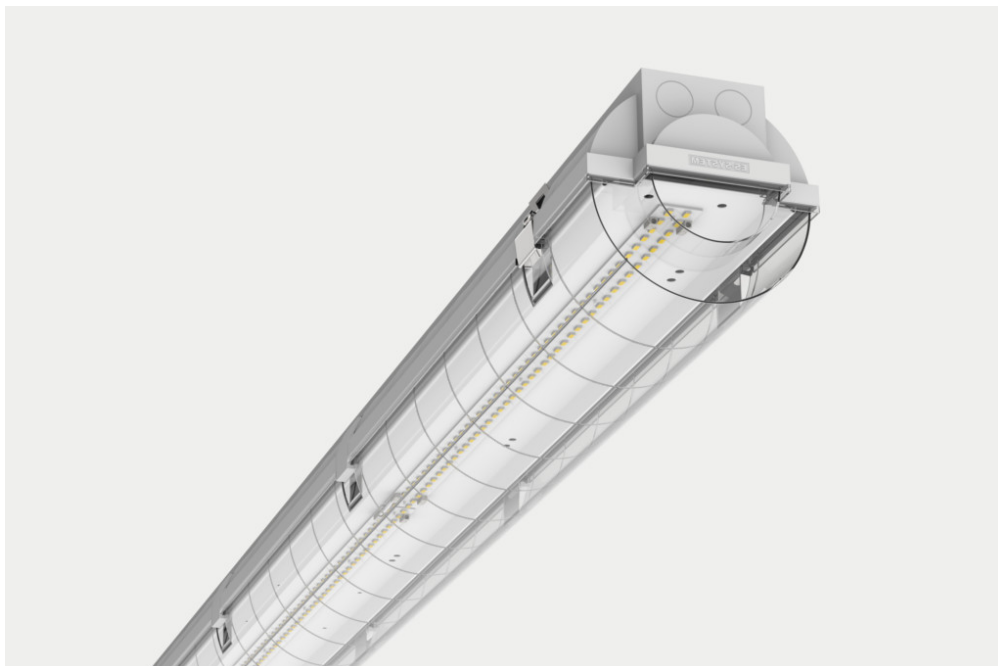

system COSMO LED indoor lighting

Ceiling-mounted or pendant luminaire

BODY: gray PC

DIFFUSER: transparent PC

POWER SUPPLY: integral electronic ballast

3xS TECHNOLOGY: save money, save energy, save time

OTHER: two screw-on steel clips included