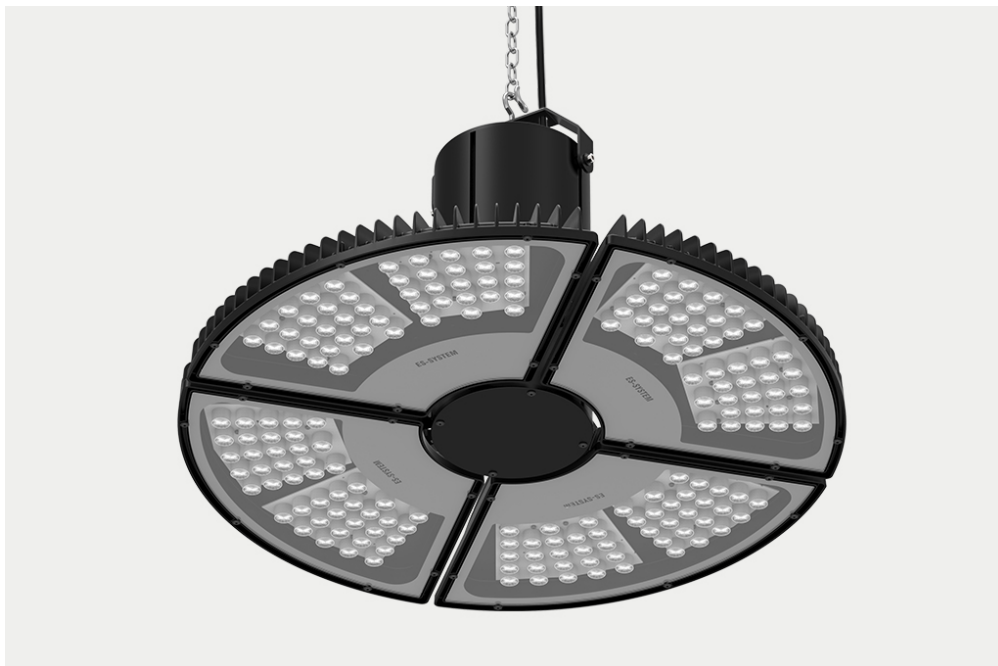

system INDUSTRY FLOWER indoor lighting

Pendant luminaire

BODY: powder coated die-cast aluminum and extruded aluminum profile

DIFFUSER: hardened glass or hardened glass with light diffusing foil

POWER SUPPLY: integral electronic ballast

3xS TECHNOLOGY: save money, save energy, save time

OTHER: due to the adjustable optical segments, this luminaire fulfills many different lighting requirements

Hardened glass diffuser, matte, ON/OFF version, black, 120° light beam angle

5956905	INDUSTRY FLOWER MAXI 4	LED 4000K	32600 lm	230V AC	287W	24.00
---------	------------------------	-----------	----------	---------	------	-------

Hardened glass diffuser, matte, ON/OFF version, gray, 120° light beam angle