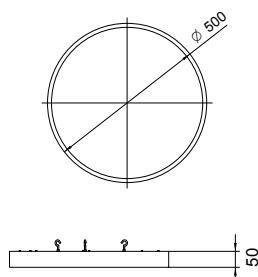

PLAFO 500 PND MINI

Pendent LED luminaire with opal diffuser. Light source - Philips, Osram or Tridonic LED module. Standard EVG ballast, DALI or Touch Dali version on request. Body is made of steel and aluminium and is available in all RAL colours. Standard length of suspension set - 1,5 meter. Optional direct / indirect version. Ballast is mounted in remote box at the back at the top of the luminaire. High quality, energy efficient white LED light with CRI 80.

Perfect replacement for conventional T5 luminaires in:

- Offices
- Public buildings
- Hotel lobbies and receptions
- Retail

Index no.	Lumen output	Wattage	Colour temp.	Colour rendering index	Lifetime	Weight
005174.PND.2600/830	2600 lm	21 W	3000 K	Ra > 80	50,000 h	4,40 kg
005174.PND.2600/840	2600 lm	21 W	4000 K	Ra > 80	50,000 h	4,40 kg