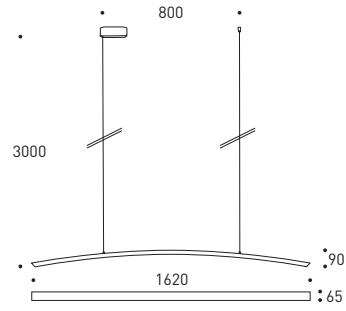

SPECTRA

pendant

design by: D'Alessio & Santoro

Pendant with direct light distribution

48 W

LED	product reference	lumen reference			finish reference
		nom. lm	K	CRI	
	0.25000	2957	4000	>85	[28]
	possible configuration	0.25000.00 [28]			