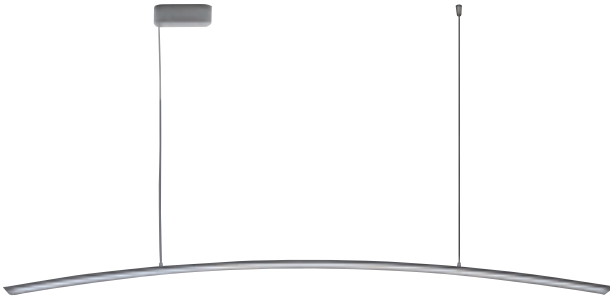

SPECTRA

pendant

design by: D'Alessio & Santoro

Pendant with direct light distribution

48 W

LED	product reference	lumen reference			finish reference
		nom. lm	K	CRI	
	0.25000	2957	4000	>85	[28]
	possible configuration	0.25000.00 [28]			