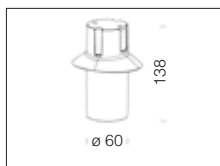

acc. 309 attachment ø 60

s. silver	426993-00
graphite	426994-00
Made of aluminium. To be always used with acc. 301 when Lanterna is to be installed on a pole arm.