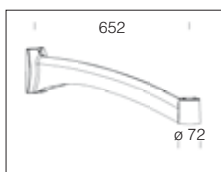

Acc. 303

Torcia
Vista

Acc. 304

Campana
Montecarlo

acc. 210 Sector arm

s. silver	426950-00
graphite	426951-00
Made of aluminium. To be used with acc. 211 for pole mounting.	

acc. 327 arm

silver	426942-00
graphite	426943-00
Made of die-cast aluminium. To be used with acc. 211-300 for wall, or with acc. 300/211 for pole mounting.	