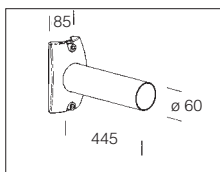

s. silver	426972-00
graphite	426973-00
Made of aluminium. To be used with acc. 300-303-304 for pole mounting or acc. 302/309 for wall mounting.	

acc. 328 arm

silver	426944-00
graphite	426945-00
Made of die-cast aluminium. To be used with acc. 302 for wall, or with acc. 300/211 for pole mounting.