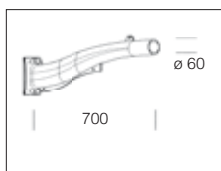

For poles: Fluted Ø120, Steel Ø120, Steel Ø120-152, Steel Ø120-193

acc. 211 Sector connector	
s. silver	426952-00
graphite	426953-00
In aluminium. To be used for pole mounting ø 120.	

Disco
Monza
Volo
Pordoi

Ø 120

Disco
Monza
Volo
Pordoi

Ø 120

Ø 120

Lanterna

Torcia
Vista

Campana
Montecarlo

s. silver	426950-00
graphite	426951-00
Made of aluminium. To be used with acc. 211 for pole mounting.	

silver	426942-00
graphite	426943-00
Made of die-cast aluminium. To be used with acc. 211-300 for wall, or with acc. 300/211 for pole mounting.	

acc. 301 arm Oliva

s. silver	426972-00
graphite	426973-00
Made of aluminium. To be used with acc. 300-303-304 for pole mounting or acc. 302/309 for wall mounting.	

acc. 328 arm

silver	426944-00
graphite	426945-00
Made of die-cast aluminium. To be used with acc. 302 for wall, or with acc. 300/211 for pole mounting.	

acc. 381 short arm

s. silver	326503-00
To be used with access. 211-300 for Iride installation.	

acc. 303 connection ø 60

s. silver	426976-00
graphite	426977-00
Made of aluminium. To be always used with acc. 301 for pole arm installation of Torcia, Discovery, Vista, Polar, Klima, Bastia.	

acc. 382 curved arm

s. silver	326506-00
To be used with access. 211-300 for Iride installation.	

acc. 304 threaded connection

galvan.	426978-00
Threaded connection to be used with acc. 301 for wall or pole installation of Tex, Sforza, Campana, Montecarlo, Siena.	

acc. 309 attachment ø 60

s. silver	426993-00
graphite	426994-00
Made of aluminium. To be always used with acc. 301 when Lanterna is to be installed on a pole arm.