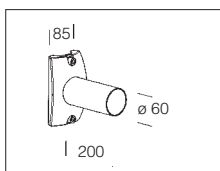

Acc. 303

Torcia
Vista

Acc. 304

Campana
Montecarlo

acc. 210 Sector arm

s. silver	426950-00
graphite	426951-00
Made of aluminium. To be used with acc. 211 for pole mounting.	

acc. 327 arm

silver	426942-00
graphite	426943-00
Made of die-cast aluminium. To be used with acc. 211-300 for wall, or with acc. 300/211 for pole mounting.	