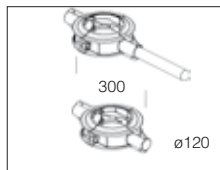

acc. 309 attachment ø 60

s. silver	426993-00
graphite	426994-00
Made of aluminium. To be always used with acc. 301 when Lanterna is to be installed on a pole arm.	

For poles: Fluted Ø120, Cone-Shaped, Steel Ø120, Steel Ø120-152, Steel Ø120-193

acc. 300 Oliva connector	
s. silver	426970-00
graphite	426971-00
Made of aluminium. To be installed on ø60.	

Acc. 327/328
Disco
Monza
Volo
Pordoi

Ø 120

Acc. 309
Lanterna

Acc. 303
Torcia
Vista

Acc. 301

Ø 120

Acc. 304
Campana
Montecarlo

Acc. 210
Disco
Monza
Volo
Pordoi

Ø 120

acc. 212 ring	
s. silver	426954-00
graphite	426955-00
In aluminium. To be used with acc. 214/215 for pole mounting ø 120.	

acc. 213 long banner connec.	
s. silver	426956-00
graphite	426957-00
In aluminium. To be used for pole mounting ø 120 of a flag.	