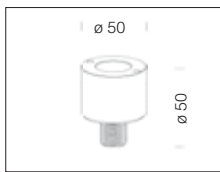

s. silver	326506-00
To be used with access. 211-300 for Iride installation.	

acc. 304 threaded connection

galvan.	426978-00
Threaded connection to be used with acc. 301 for wall or pole installation of Tex, Sforza, Campana, Montecarlo, Siena.