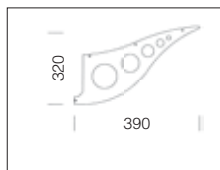

acc. 214 small banner connec.	
s. silver	426958-00
graphite	426959-00
In aluminium. To be used with acc. 212 for pole mounting.