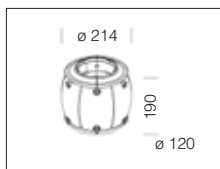

For poles: Fluted Ø120, Steel Ø120, Steel Ø120-152, Steel Ø120-193

acc. 211 Sector connector	
s. silver	426952-00
graphite	426953-00
In aluminium. To be used for pole mounting ø 120.	

Acc. 327/328

Disco
Monza
Volo
Pordoi

Acc. 303

Torcia
Vista

Acc. 304

Campana
Montecarlo

acc. 210 Sector arm

s. silver	426950-00
graphite	426951-00
Made of aluminium. To be used with acc. 211 for pole mounting.	

acc. 327 arm

silver	426942-00
graphite	426943-00
Made of die-cast aluminium. To be used with acc. 211-300 for wall, or with acc. 300/211 for pole mounting.	