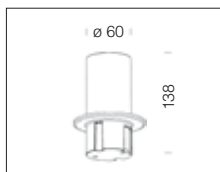

s. silver	326503-00
To be used with access. 211-300 for Iride installation.	

acc. 303 connection ø 60

s. silver	426976-00
graphite	426977-00
Made of aluminium. To be always used with acc. 301 for pole arm installation of Torcia, Discovery, Vista, Polar, Klima, Bastia.