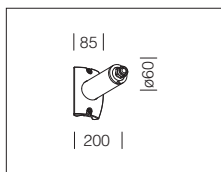

acc. 381 short arm