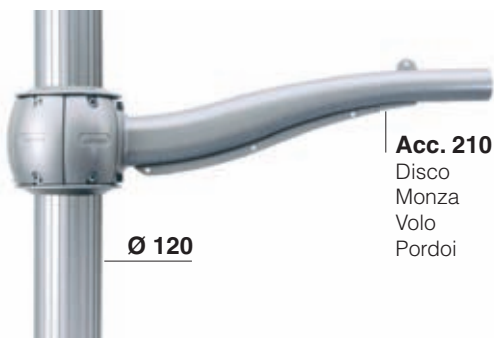

acc. 210 Sector arm

Acc. 210

Disco
Monza
Volo
Pordoi

Ø 120