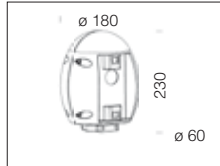

For poles: Fluted Ø120, Cone-Shaped, Steel Ø120, Steel Ø120-152, Steel Ø120-193

acc. 300 Oliva connector	
s. silver	426970-00
graphite	426971-00
Made of aluminium. To be installed on ø60.	

Acc. 327/328
Disco
Monza
Volo
Pordoi