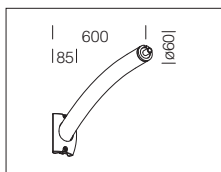

acc. 382 curved arm