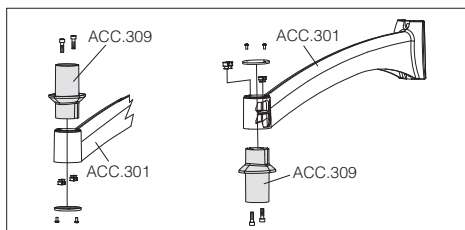

acc. 301 arm Oliva

s. silver	426972-00
graphite	426973-00
Made of aluminium. To be used with acc. 300-303-304 for pole mounting or acc. 302/309 for wall mounting.	

acc. 328 arm

silver	426944-00
graphite	426945-00
Made of die-cast aluminium. To be used with acc. 302 for wall, or with acc. 300/211 for pole mounting.	

acc. 381 short arm

s. silver	326503-00
To be used with access. 211-300 for Iride installation.	

acc. 303 connection ø 60

s. silver	426976-00
graphite	426977-00
Made of aluminium. To be always used with acc. 301 for pole arm installation of Torcia, Discovery, Vista, Polar, Klima, Bastia.	

acc. 382 curved arm

s. silver	326506-00
To be used with access. 211-300 for Iride installation.	

acc. 304 threaded connection

galvan.	426978-00
Threaded connection to be used with acc. 301 for wall or pole installation of Tex, Sforza, Campana, Montecarlo, Siena.	

acc. 309 attachment ø 60

s. silver	426993-00
graphite	426994-00
Made of aluminium. To be always used with acc. 301 when Lanterna is to be installed on a pole arm.	

For poles: Fluted Ø120, Cone-Shaped, Steel Ø120, Steel Ø120-152, Steel Ø120-193