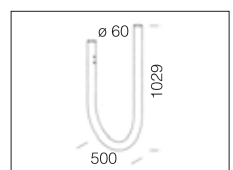

acc. 129 curved arm	
s. silver	991329-00
graphite	991321-00
Apply to Corona Ø120 series.