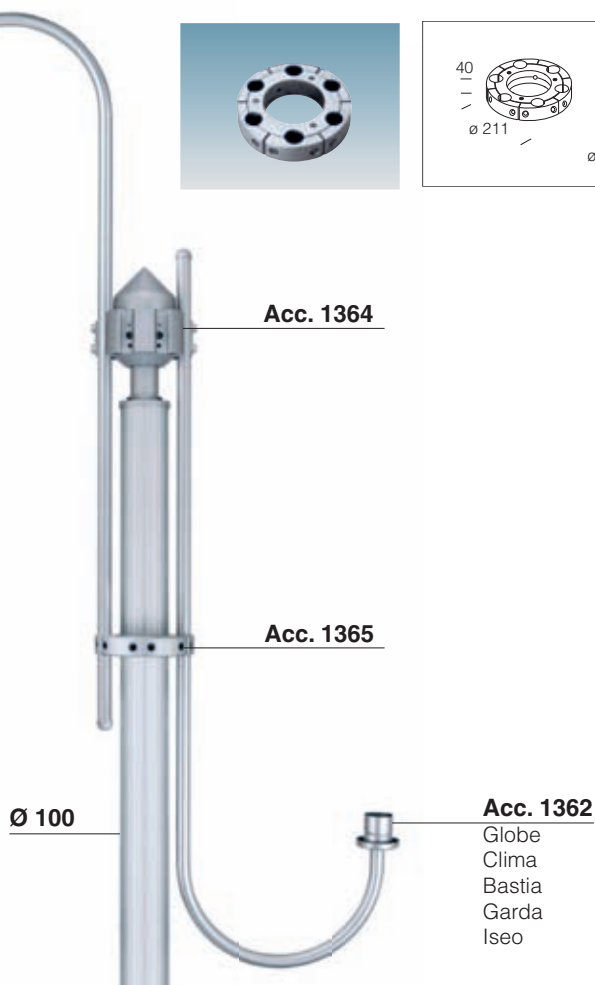

Acc. 1363
Globe

Acc. 1373
Visconti
Montecarlo
Campana

acc. 1364 Corona	
s. silver	426988-00
graphite	426926-00
Made of die-cast aluminium. For up to 6 arms acc. 1362 or 1363. Equipped with terminal block.	

acc. 1365 Corona flange	
s. silver	426989-00
graphite	426999-00
Made of die-cast aluminium. Complete with 6 arm-stop devices to reinforce the assembly.	

Acc. 1362
Globe
Clima
Bastia
Garda
Iseo

acc. 1361 wall mounting	
s. silver	426987-00-00
graphite	426961-00
Die-cast aluminium spacer and base. To install arms acc 1362 or 1363.	

acc. 1362 upward arm Ø30	
1000 s. silver	426906-00
1500 s. silver	426907-00
1000 graphite	426946-00
1500 graphite	426947-00
Ø 60 steel.	

acc. 1363 downward arm Ø30	
1600 s. silver	426916-00
2100 s. silver	426917-00
1600 graphite	427008-00
2100 graphite	427009-00
Ø 60 steel.	

1373 curved arm	
s. silver	426920-00
graphite	427014-00
In tropicalized steel. Apply to acc. 1364/65 and pole acc. 1408/1409.	

acc. 1464 Corona	
s. silver	426990-00
graphite	427000-00
Made of die-cast aluminium. For up to 6 arms acc. 1462 or 1463. Equipped with terminal block.	