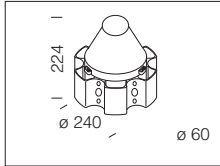

acc. 1464 Corona	
s. silver	426990-00
graphite	427000-00
Made of die-cast aluminium. For up to 6 arms acc. 1462 or 1463. Equipped with terminal block.