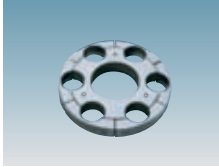

Acc. 1363
Globe

Acc. 1373
Visconti
Montecarlo
Campana

acc. 1364 Corona	
s. silver	426988-00
graphite	426926-00
Made of die-cast aluminium. For up to 6 arms acc. 1362 or 1363. Equipped with terminal block.	

acc. 1362 upward arm Ø30	
1000 s. silver	426906-00
1500 s. silver	426907-00
1000 graphite	426946-00
1500 graphite	426947-00
Ø 60 steel.	

acc. 1363 downward arm Ø30	
1600 s. silver	426916-00
2100 s. silver	426917-00
1600 graphite	427008-00
2100 graphite	427009-00
Ø 60 steel.	

1373 curved arm	
s. silver	426920-00
graphite	427014-00
In tropicalized steel. Apply to acc. 1364/65 and pole acc. 1408/1409.	

acc. 1464 Corona	
s. silver	426990-00
graphite	427000-00
Made of die-cast aluminium. For up to 6 arms acc. 1462 or 1463. Equipped with terminal block.	

acc. 1465 Corona flange	
s. silver	426991-00
graphite	427001-00
Made of die-cast aluminium. Complete with 6 arm-stop devices to reinforce the assembly.	

acc. 1461 wall attachment	
s. silver	426992-00
graphite	427012-00
Die-cast aluminium spacer and base. For arm mounting use acc. 1462 or 1463.	