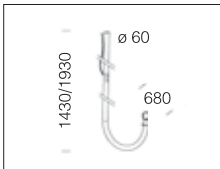

acc. 1465 Corona flange	
s. silver	426991-00
graphite	427001-00
Made of die-cast aluminium. Complete with 6 arm-stop devices to reinforce the assembly.	

acc. 1461 wall attachment	
s. silver	426992-00
graphite	427012-00
Die-cast aluminium spacer and base. For arm mounting use acc. 1462 or 1463.	

acc. 129 curved arm	
s. silver	991329-00
graphite	991321-00
Apply to Corona Ø120 series.	

acc. 1462 upward arm Ø60	
1430 s. silver	426908-00
1930 s. silver	426909-00
1430 graphite	426966-00
1930 graphite	426967-00
Ø 60 steel.	