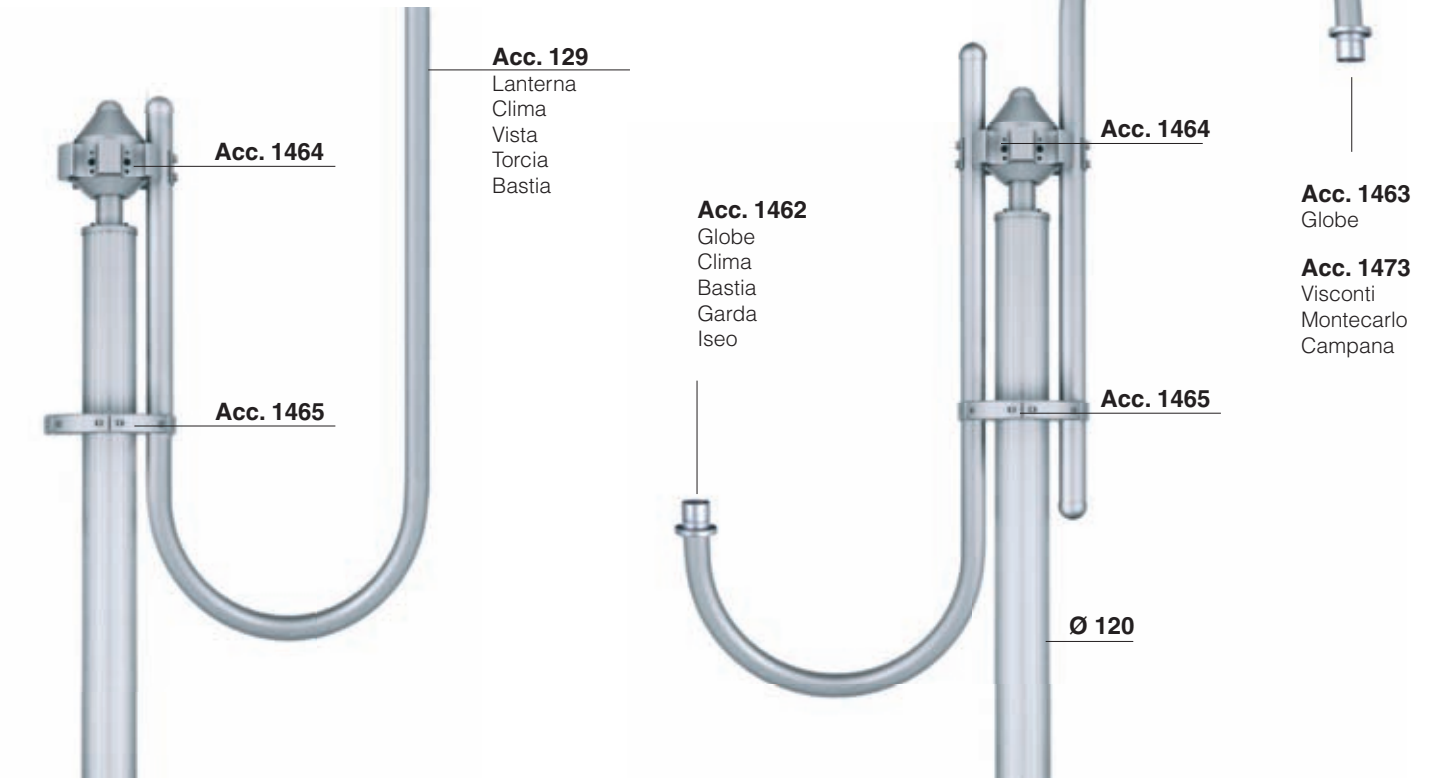

acc. 1464 Corona	
s. silver	426990-00
graphite	427000-00
Made of die-cast aluminium. For up to 6 arms acc. 1462 or 1463. Equipped with terminal block.	

acc. 1465 Corona flange	
s. silver	426991-00
graphite	427001-00
Made of die-cast aluminium. Complete with 6 arm-stop devices to reinforce the assembly.	

acc. 1461 wall attachment	
s. silver	426992-00
graphite	427012-00
Die-cast aluminium spacer and base. For arm mounting use acc. 1462 or 1463.	

acc. 129 curved arm	
s. silver	991329-00
graphite	991321-00
Apply to Corona Ø120 series.	

acc. 1462 upward arm Ø60	
1430 s. silver	426908-00
1930 s. silver	426909-00
1430 graphite	426966-00
1930 graphite	426967-00
Ø 60 steel.	

acc. 1463 downward arm Ø60	
1530 s. silver	426918-00
2030 s. silver	426919-00
1530 graphite	427016-00
2030 graphite	427017-00
Ø 60 steel.	

acc. 1473 curved arm	
s. silver	426921-00
graphite	427013-00
In tropicalized steel. Apply to acc. 1464/1465.