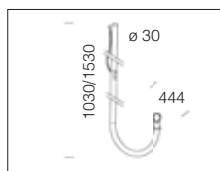

Acc. 1363
Globe

Acc. 1373
Visconti
Montecarlo
Campana

acc. 1364 Corona	
s. silver	426988-00
graphite	426926-00
Made of die-cast aluminium. For up to 6 arms acc. 1362 or 1363. Equipped with terminal block.	

acc. 1362 upward arm Ø30	
1000 s. silver	426906-00
1500 s. silver	426907-00
1000 graphite	426946-00
1500 graphite	426947-00
Ø 60 steel.	

acc. 1363 downward arm Ø30	
1600 s. silver	426916-00
2100 s. silver	426917-00
1600 graphite	427008-00
2100 graphite	427009-00
Ø 60 steel.	

acc. 129 curved arm	
s. silver	991329-00
graphite	991321-00
Apply to Corona Ø120 series.	

acc. 1462 upward arm Ø60	
1430 s. silver	426908-00
1930 s. silver	426909-00
1430 graphite	426966-00
1930 graphite	426967-00
Ø 60 steel.	