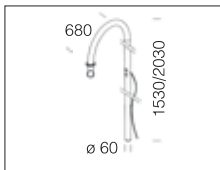

acc. 1463 downward arm Ø60	
1530 s. silver	426918-00
2030 s. silver	426919-00
1530 graphite	427016-00
2030 graphite	427017-00
Ø 60 steel.