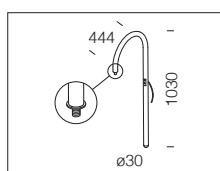

Acc. 1363
Globe

Acc. 1373
Visconti
Montecarlo
Campana

acc. 1364 Corona	
s. silver	426988-00
graphite	426926-00
Made of die-cast aluminium. For up to 6 arms acc. 1362 or 1363. Equipped with terminal block.	

acc. 1365 Corona flange	
s. silver	426989-00
graphite	426999-00
Made of die-cast aluminium. Complete with 6 arm-stop devices to reinforce the assembly.	

Acc. 1362
Globe
Clima
Bastia
Garda
Iseo

acc. 1361 wall mounting	
s. silver	426987-00-00
graphite	426961-00
Die-cast aluminium spacer and base. To install arms acc 1362 or 1363.	

acc. 1362 upward arm Ø30	
1000 s. silver	426906-00
1500 s. silver	426907-00
1000 graphite	426946-00
1500 graphite	426947-00
Ø 60 steel.	

acc. 1363 downward arm Ø30	
1600 s. silver	426916-00
2100 s. silver	426917-00
1600 graphite	427008-00
2100 graphite	427009-00
Ø 60 steel.	

acc. 129 curved arm	
s. silver	991329-00
graphite	991321-00
Apply to Corona Ø120 series.	

acc. 1462 upward arm Ø60	
1430 s. silver	426908-00
1930 s. silver	426909-00
1430 graphite	426966-00
1930 graphite	426967-00
Ø 60 steel.	