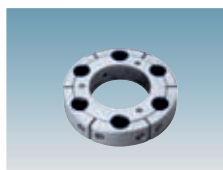

Acc. 1363
Globe

Acc. 1373
Visconti
Montecarlo
Campana

acc. 1364 Corona	
s. silver	426988-00
graphite	426926-00
Made of die-cast aluminium. For up to 6 arms acc. 1362 or 1363. Equipped with terminal block.	

acc. 1365 Corona flange	
s. silver	426989-00
graphite	426999-00
Made of die-cast aluminium. Complete with 6 arm-stop devices to reinforce the assembly.	

Acc. 1362
Globe
Clima
Bastia
Garda
Iseo

acc. 1361 wall mounting	
s. silver	426987-00-00
graphite	426961-00
Die-cast aluminium spacer and base. To install arms acc 1362 or 1363.	

acc. 1362 upward arm Ø30	
1000 s. silver	426906-00
1500 s. silver	426907-00
1000 graphite	426946-00
1500 graphite	426947-00
Ø 60 steel.	

acc. 1363 downward arm Ø30	
1600 s. silver	426916-00
2100 s. silver	426917-00
1600 graphite	427008-00
2100 graphite	427009-00
Ø 60 steel.	

1373 curved arm	
s. silver	426920-00
graphite	427014-00
In tropicalized steel. Apply to acc. 1364/65 and pole acc. 1408/1409.	

acc. 1464 Corona	
s. silver	426990-00
graphite	427000-00
Made of die-cast aluminium. For up to 6 arms acc. 1462 or 1463. Equipped with terminal block.	