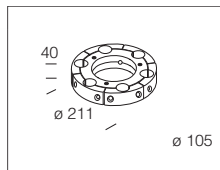

Acc. 1363
Globe

Acc. 1373
Visconti
Montecarlo
Campana

acc. 1364 Corona	
s. silver	426988-00
graphite	426926-00
Made of die-cast aluminium. For up to 6 arms acc. 1362 or 1363. Equipped with terminal block.	

acc. 1362 upward arm Ø30	
1000 s. silver	426906-00
1500 s. silver	426907-00
1000 graphite	426946-00
1500 graphite	426947-00
Ø 60 steel.	

acc. 1363 downward arm Ø30	
1600 s. silver	426916-00
2100 s. silver	426917-00
1600 graphite	427008-00
2100 graphite	427009-00
Ø 60 steel.	

acc. 129 curved arm	
s. silver	991329-00
graphite	991321-00
Apply to Corona Ø120 series.	

acc. 1462 upward arm Ø60	
1430 s. silver	426908-00
1930 s. silver	426909-00
1430 graphite	426966-00
1930 graphite	426967-00
Ø 60 steel.	