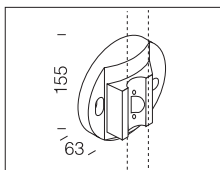

acc. 1461 wall attachment	
s. silver	426992-00
graphite	427012-00
Die-cast aluminium spacer and base. For arm mounting use acc. 1462 or 1463.