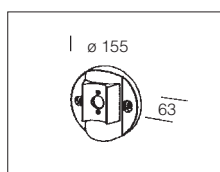

acc. 1361 wall mounting	
s. silver	426987-00-00
graphite	426961-00
Die-cast aluminium spacer and base. To install arms acc 1362 or 1363.