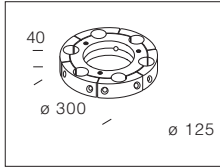

acc. 1465 Corona flange	
s. silver	426991-00
graphite	427001-00
Made of die-cast aluminium. Complete with 6 arm-stop devices to reinforce the assembly.