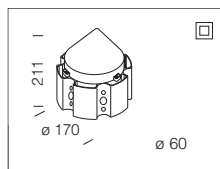

Acc. 1363
Globe

Acc. 1373
Visconti
Montecarlo
Campana

acc. 1364 Corona	
s. silver	426988-00
graphite	426926-00
Made of die-cast aluminium. For up to 6 arms acc. 1362 or 1363. Equipped with terminal block.	

acc. 1362 upward arm Ø30	
1000 s. silver	426906-00
1500 s. silver	426907-00
1000 graphite	426946-00
1500 graphite	426947-00
Ø 60 steel.	

acc. 1363 downward arm Ø30	
1600 s. silver	426916-00
2100 s. silver	426917-00
1600 graphite	427008-00
2100 graphite	427009-00
Ø 60 steel.	

1373 curved arm	
s. silver	426920-00
graphite	427014-00
In tropicalized steel. Apply to acc. 1364/65 and pole acc. 1408/1409.	

acc. 1464 Corona	
s. silver	426990-00
graphite	427000-00
Made of die-cast aluminium. For up to 6 arms acc. 1462 or 1463. Equipped with terminal block.	

acc. 129 curved arm	
s. silver	991329-00
graphite	991321-00
Apply to Corona Ø120 series.	

acc. 1462 upward arm Ø60	
1430 s. silver	426908-00
1930 s. silver	426909-00
1430 graphite	426966-00
1930 graphite	426967-00
Ø 60 steel.	