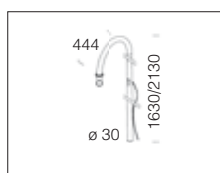

Acc. 1363
Globe

Acc. 1373
Visconti
Montecarlo
Campana

acc. 1364 Corona	
s. silver	426988-00
graphite	426926-00
Made of die-cast aluminium. For up to 6 arms acc. 1362 or 1363. Equipped with terminal block.	

acc. 1365 Corona flange	
s. silver	426989-00
graphite	426999-00
Made of die-cast aluminium. Complete with 6 arm-stop devices to reinforce the assembly.	

Acc. 1362
Globe
Clima
Bastia
Garda
Iseo

acc. 1361 wall mounting	
s. silver	426987-00-00
graphite	426961-00
Die-cast aluminium spacer and base. To install arms acc 1362 or 1363.	

acc. 1362 upward arm Ø30	
1000 s. silver	426906-00
1500 s. silver	426907-00
1000 graphite	426946-00
1500 graphite	426947-00
Ø 60 steel.	

acc. 1363 downward arm Ø30	
1600 s. silver	426916-00
2100 s. silver	426917-00
1600 graphite	427008-00
2100 graphite	427009-00
Ø 60 steel.	

1373 curved arm	
s. silver	426920-00
graphite	427014-00
In tropicalized steel. Apply to acc. 1364/65 and pole acc. 1408/1409.	

acc. 1464 Corona	
s. silver	426990-00
graphite	427000-00
Made of die-cast aluminium. For up to 6 arms acc. 1462 or 1463. Equipped with terminal block.	