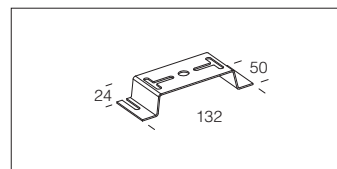

Accessories

acc. 535 adjustable connection
s. silver | 993970-00
For direct ceiling installation.
Capacity: 6 Kg. **2 for pack.**

acc. 536 bracket
s. silver | 993972-00
To install Sicura permanently on walls.
2 for pack.