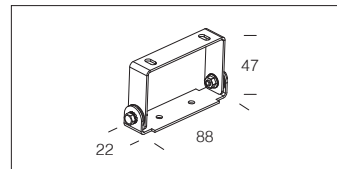

Accessories

acc. 535 adjustable connection
s. silver | 993970-00
For direct ceiling installation.
Capacity: 6 Kg. **2 for pack.**