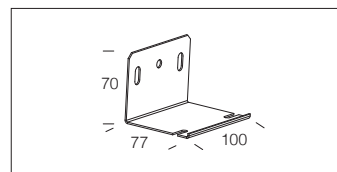

acc. 536 bracket
s. silver | 993972-00
To install Sicura permanently on walls.
2 for pack.