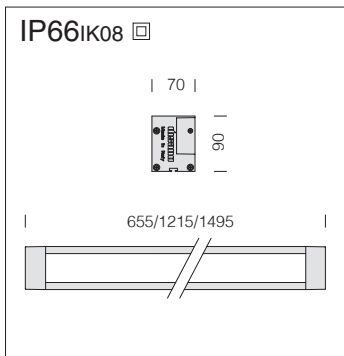

Accessories

acc. 535 adjustable connection
s. silver | 993970-00
For direct ceiling installation.
Capacity: 6 Kg. **2 for pack.**

acc. 536 bracket
s. silver | 993972-00
To install Sicura permanently on walls.
2 for pack.

acc. 376 ceiling moun. unit
galvanized | 145151-00
For direct ceiling installation. Only for equipment with direct light. **2 for pack.**

acc. 537 adjustable connection
galvanized | 993974-00
To install Sicura on walls or ceiling. To be used for continuous lines. **2 for pack.**

acc. 339 - Connector
993836-00
To be used for mains connection.

On request: continuous line alignment supplied with **sub-code 0072** with surcharge).

Continuous lines with subcode 0072

LED: Luminous flux maintenance 70% 60.000h (L70B20).
Power factor ≥ 0.9