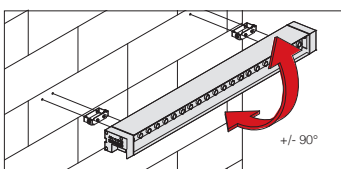

Accessories

acc. 535 adjustable connection
s. silver | 993970-00
For direct ceiling installation.
Capacity: 6 Kg. **2 for pack.**