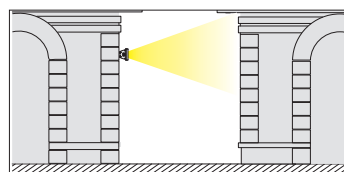

acc. 536 bracket
s. silver | 993972-00
To install Sicura permanently on walls.
2 for pack.