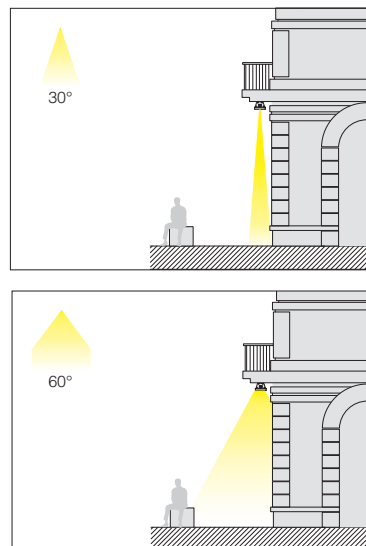

1768 Sicura FS - symmetric						
			CLD CELL		LED (Tp=50°C)	
wattage	colour	L	weight	code	W	K - ølm - CRI - degrees
LED	s. silver	655	3.00	414242-00	26	4000K - 3340lm - CRI$\geq$80 - 30°
LED	s. silver	1215	3.50	414243-00	52	4000K - 6680lm - CRI$\geq$80 - 30°
LED	s. silver	1495	4.00	414244-00	65	4000K - 8350lm - CRI$\geq$80 - 30°

1769 Sicura FL - symmetric						
			CLD CELL		LED (Tp=50°C)	
wattage	colour	L	weight	code	W	K - ølm - CRI - degrees
LED	s. silver	655	3.00	414262-00	26	4000K - 3340lm - CRI$\geq$80 - 60°
LED	s. silver	1215	3.50	414263-00	52	4000K - 6680lm - CRI$\geq$80 - 60°
LED	s. silver	1495	4.00	414264-00	65	4000K - 8350lm - CRI$\geq$80 - 60°