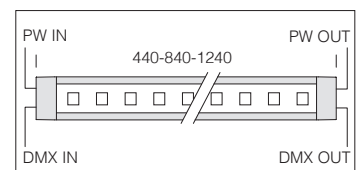

Equipment: complete with electrical cable (1mt) for mains connection.

On request: RGBW version.

SICURA - RGBW - TW	
TW (on request)	2700K - 3000K - 4000K - 5500K
RGBW	3000K
Standard beam	standard: elliptic narrow - medium - wide - asymm.
CRI	≥70
Protection rating	IP66 IK08
Insulation class	II
Power consum.	max 60W

ELECTRICAL DRIVE CHARACTERISTICS	
Electrical connect.	loop in-out
Equipment	RGB White e DMX 4CH 512 (preset 1CH standard)

	LED modules					
	4 F		8 F		12 F	
700mA	Luminous flux			LED Wattage		
LED WHITE	924 lm	1848 lm	2770 lm	9 W	17,5 W	26 W
530mA	Luminous flux			LED Wattage		
LED RED	320 lm	640 lm	960 lm	5 W	10 W	15 W
LED GREEN	560 lm	1120 lm	1680 lm	7 W	14 W	21 W
LED BLUE	160 lm	320 lm	480 lm	7 W	14 W	21 W

1768 Sicura FS - symmetric						
			CLD CELL		LED (Tp=50°C)	
wattage	colour	L	weight	code	W	K - ølm - CRI - degrees
LED	s. silver	655	3.00	414242-00	26	4000K - 3340lm - CRI \geq 80 - 30°
LED	s. silver	1215	3.50	414243-00	52	4000K - 6680lm - CRI \geq 80 - 30°
LED	s. silver	1495	4.00	414244-00	65	4000K - 8350lm - CRI \geq 80 - 30°

1769 Sicura FL - symmetric						
			CLD CELL		LED (Tp=50°C)	
wattage	colour	L	weight	code	W	K - ølm - CRI - degrees
LED	s. silver	655	3.00	414262-00	26	4000K - 3340lm - CRI \geq 80 - 60°
LED	s. silver	1215	3.50	414263-00	52	4000K - 6680lm - CRI \geq 80 - 60°
LED	s. silver	1495	4.00	414264-00	65	4000K - 8350lm - CRI \geq 80 - 60°