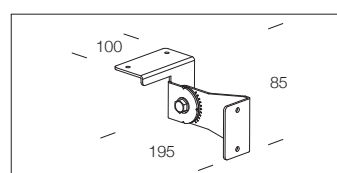

acc. 537 adjustable connection
galvanized | 993974-00
To install Sicura on walls or ceiling. To be used for continuous lines. **2 for pack.**