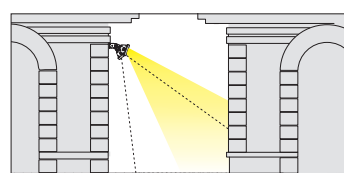

acc. 537 adjustable connection
galvanized | 993974-00
To install Sicura on walls or ceiling. To be used for continuous lines. **2 for pack.**