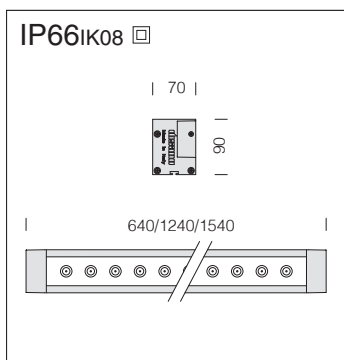

LED: Luminous flux maintenance 70% 60.000h (L70B20).
Power factor ≥ 0.9