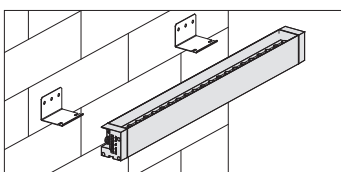

acc. 536 bracket
s. silver | 993972-00
To install Sicura permanently on walls.
2 for pack.