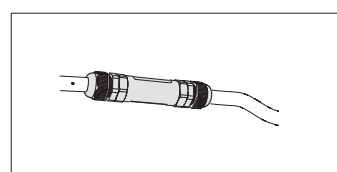

acc. 339 - Connector
993836-00
To be used for mains connection.

On request: continuous line alignment supplied with **sub-code 0072** with surcharge).

Continuous lines with subcode 0072