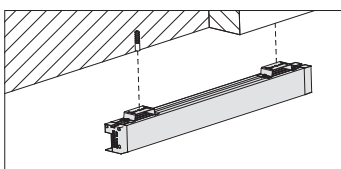

Accessories

acc. 535 adjustable connection
s. silver | 993970-00
For direct ceiling installation.
Capacity: 6 Kg. **2 for pack.**

acc. 536 bracket
s. silver | 993972-00
To install Sicura permanently on walls.
2 for pack.