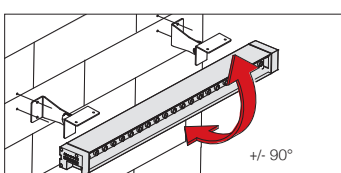

acc. 537 adjustable connection
galvanized | 993974-00
To install Sicura on walls or ceiling. To be used for continuous lines. **2 for pack.**