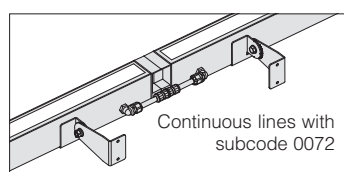

acc. 339 - Connector
993836-00
To be used for mains connection.

On request: continuous line alignment supplied with **sub-code 0072** with surcharge).

Continuous lines with subcode 0072