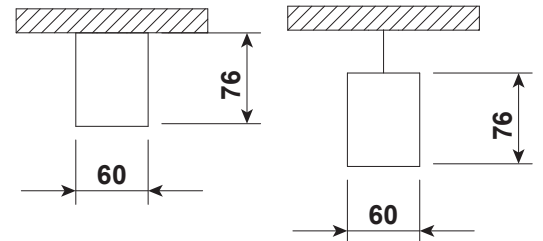

Index no.	LED output [lm]	LED Power [W]	Colour temp. [K]	Colour tolerance [MacAdam]	CRI	Lifetime [h]	Type of diffuser	Length / Size [mm]	Type of installation	Driver
6262.SR.2200/830/MPR	2200	12	3000	3	Ra > 80	50.000	MPR	640	surface mounted	Xitanium SR
6262.SR.2200/840/MPR	2200	12	4000	3	Ra > 80	50.000	MPR	640	surface mounted	Xitanium SR
6262.SR.3300/830/MPR	3300	18	3000	3	Ra > 80	50.000	MPR	920	surface mounted	Xitanium SR
6262.SR.3300/840/MPR	3300	18	4000	3	Ra > 80	50.000	MPR	920	surface mounted	Xitanium SR
6262.SR.4400/830/MPR	4400	24	3000	3	Ra > 80	50.000	MPR	1200	surface mounted	Xitanium SR
6262.SR.4400/840/MPR	4400	24	4000	3	Ra > 80	50.000	MPR	1200	surface mounted	Xitanium SR
6262.SR.5500/830/MPR	5500	30	3000	3	Ra > 80	50.000	MPR	1500	surface mounted	Xitanium SR
6262.SR.5500/840/MPR	5500	30	4000	3	Ra > 80	50.000	MPR	1500	surface mounted	Xitanium SR
6262.SR.2200/830/WD	2200	12	3000	3	Ra > 80	50.000	WD	640	surface mounted	Xitanium SR
6262.SR.2200/840/WD	2200	12	4000	3	Ra > 80	50.000	WD	640	surface mounted	Xitanium SR
6262.SR.3300/830/WD	3300	18	3000	3	Ra > 80	50.000	WD	920	surface mounted	Xitanium SR
6262.SR.3300/840/WD	3300	18	4000	3	Ra > 80	50.000	WD	920	surface mounted	Xitanium SR
6262.SR.4400/830/WD	4400	24	3000	3	Ra > 80	50.000	WD	1200	surface mounted	Xitanium SR
6262.SR.4400/840/WD	4400	24	4000	3	Ra > 80	50.000	WD	1200	surface mounted	Xitanium SR
6262.SR.5500/830/WD	5500	30	3000	3	Ra > 80	50.000	WD	1500	surface mounted	Xitanium SR
6262.SR.5500/840/WD	5500	30	4000	3	Ra > 80	50.000	WD	1500	surface mounted	Xitanium SR

- Luminaire is also available in suspended version details below.
- UGR<19 version on request
- CRI > 90 version on request
- Different than standard lumen output or length available on request

Index no.	Steel wire suspension
6247.15	single 1,5 m long suspension set for PROFILUMINAIRE - 2 pcs. per luminaire needed.
6564.15	1,5 m long transparent power cable with ceiling base and terminal block

Accessories