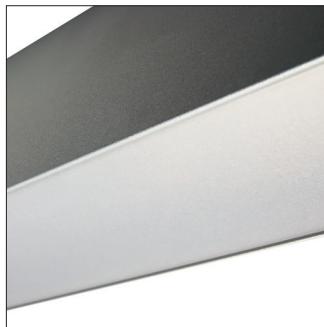

[AC] diffuser