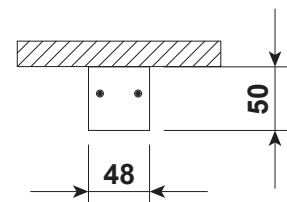

# PROFI 48 LED

Surface mounted or Suspended LED luminaire

- Mounting:** Directly on the ceiling  
Suspended - standard 1,5 m long steel suspension wires to be ordered separately - two pieces per single luminaire needed
- Body material:** Aluminium profile
- Colour:** Standard Gray 9006, other RAL colours on request ( please add RAL code after index number )
- LED module:** Philips / Osram or Tridonic LED module included
- Colour temperature:** 3000K or 4000K
- Colour Rendering Index (CRI)** >80 in standard, other on request
- Driver:** Electronic driver in standard, DALI on request
- Emergency unit:** on request - Standard or DALI 3 hour emergency unit
- Movement sensor:** on request
- Daylight control sensor:** on request
- Operating temperature range:** 0°C ... +40°C
- IP Class:** IP20 in standard, IP44 on request
- Power:** 220-240V 50/60Hz
- Lighting direction:** Direct
- Reflector type:** Aluminium white
- Light distribution:** Symmetric
- Diffuser:** White acrylic diffuser [WD] in standard, acrylic frosted [AC], microprismatic [MPR] or any other on request.
- General data:** 5 Years standard warranty

Wattage of products may vary due to constant LED efficacy improvements. Luminous flux & Luminaire Power tolerance +/- 10%.

System power consumption (LED module & driver) depends on components used

Index no.	Lumen output [lm]	Power [W]	Colour temp. [K]	CRI	Lifetime [H]	Warranty [Years]	MacAdam [SDCM]	Length [mm]	Weight [kg]
4602.2200/830	2200	15	3000	Ra > 80	50.000	5	3	587	1,50
4602.2200/840	2200	15	4000	Ra > 80	50.000	5	3	587	1,50
4602.3300/830	3300	23	3000	Ra > 80	50.000	5	3	868	2,00
4602.3300/840	3300	23	4000	Ra > 80	50.000	5	3	868	2,00
4602.4400/830	4400	29	3000	Ra > 80	50.000	5	3	1149	2,50
4602.4400/840	4400	29	4000	Ra > 80	50.000	5	3	1149	2,50
4602.5500/830	5500	36	3000	Ra > 80	50.000	5	3	1430	3,50
4602.5500/840	5500	36	4000	Ra > 80	50.000	5	3	1430	3,50