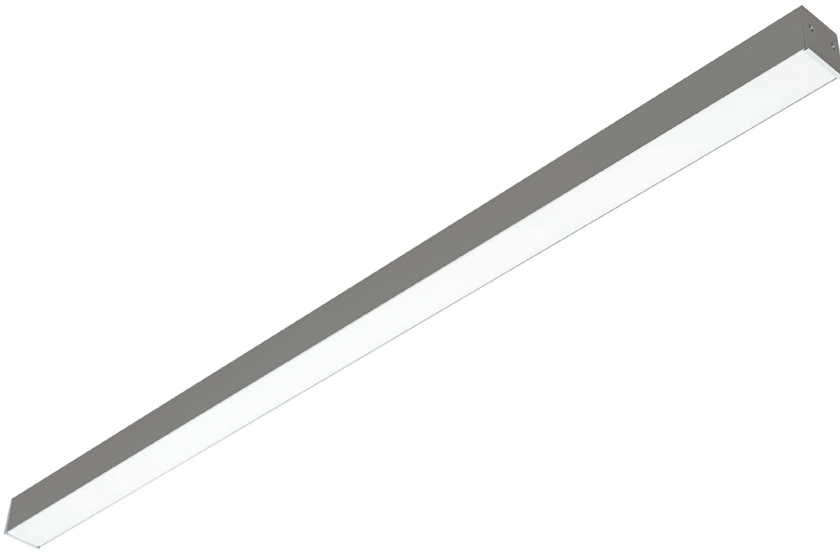

UGR<19 diffusor on request
Luminaires can be connected into long lighting lines

Different lumen output or wattage available on request

All other technical features such as: Luminaire Efficacy, LOR, Lumen maintenance L/B etc. available in our pricelist

Wattage of products may vary due to constant LED efficacy improvements. Luminous flux & Luminaire Power tolerance +/- 10%.

System power consumption (LED module & driver) depends on components used