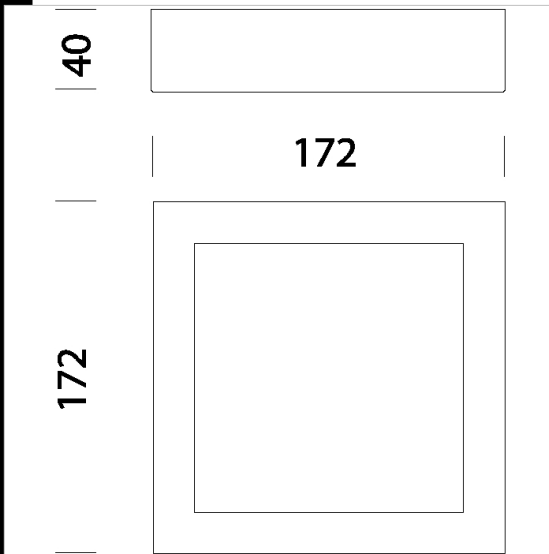

Power factor: 0.9

Photobiological safety class: Exempt group.

Luminous flux maintenance 70%: 25.000h (L70B50).

Code	Gear	Kg	Watt	Base	Lamps	Colour
22169413-00	CLD CELL	0,69	LED white 11W	-	900lm-3000K-CRI 80	WHITE
22169414-00	CLD CELL	0,68	LED white 11W	-	900lm-4000K-CRI 80	WHITE