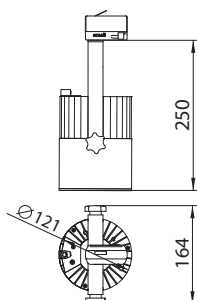

LED 120 SPOT

Track mounted LED spot lamp. Body is made of steel and aluminium and it is available in all RAL colours. Light source - Osram PrevaLED CORE AC. High quality, energy efficient white LED light with CRI 80 and more.

Applications:

- Retail: shop windows, wall - washing, accent and display lighting
- Hospitality: lobbies, reception areas
- Recreation: museums, galleries, theatres

Index no.	Lumen output	Wattage	Colour temp.	Colour rendering index	Lifetime	Weight
004569.2000/827	2000 lm	26 W	2700 K	Ra > 80	50,000 h	1,60 kg
004569.2000/830	2000 lm	26 W	3000 K	Ra > 80	50,000 h	1,60 kg
004569.2000/840	2000 lm	25 W	4000 K	Ra > 80	50,000 h	1,60 kg